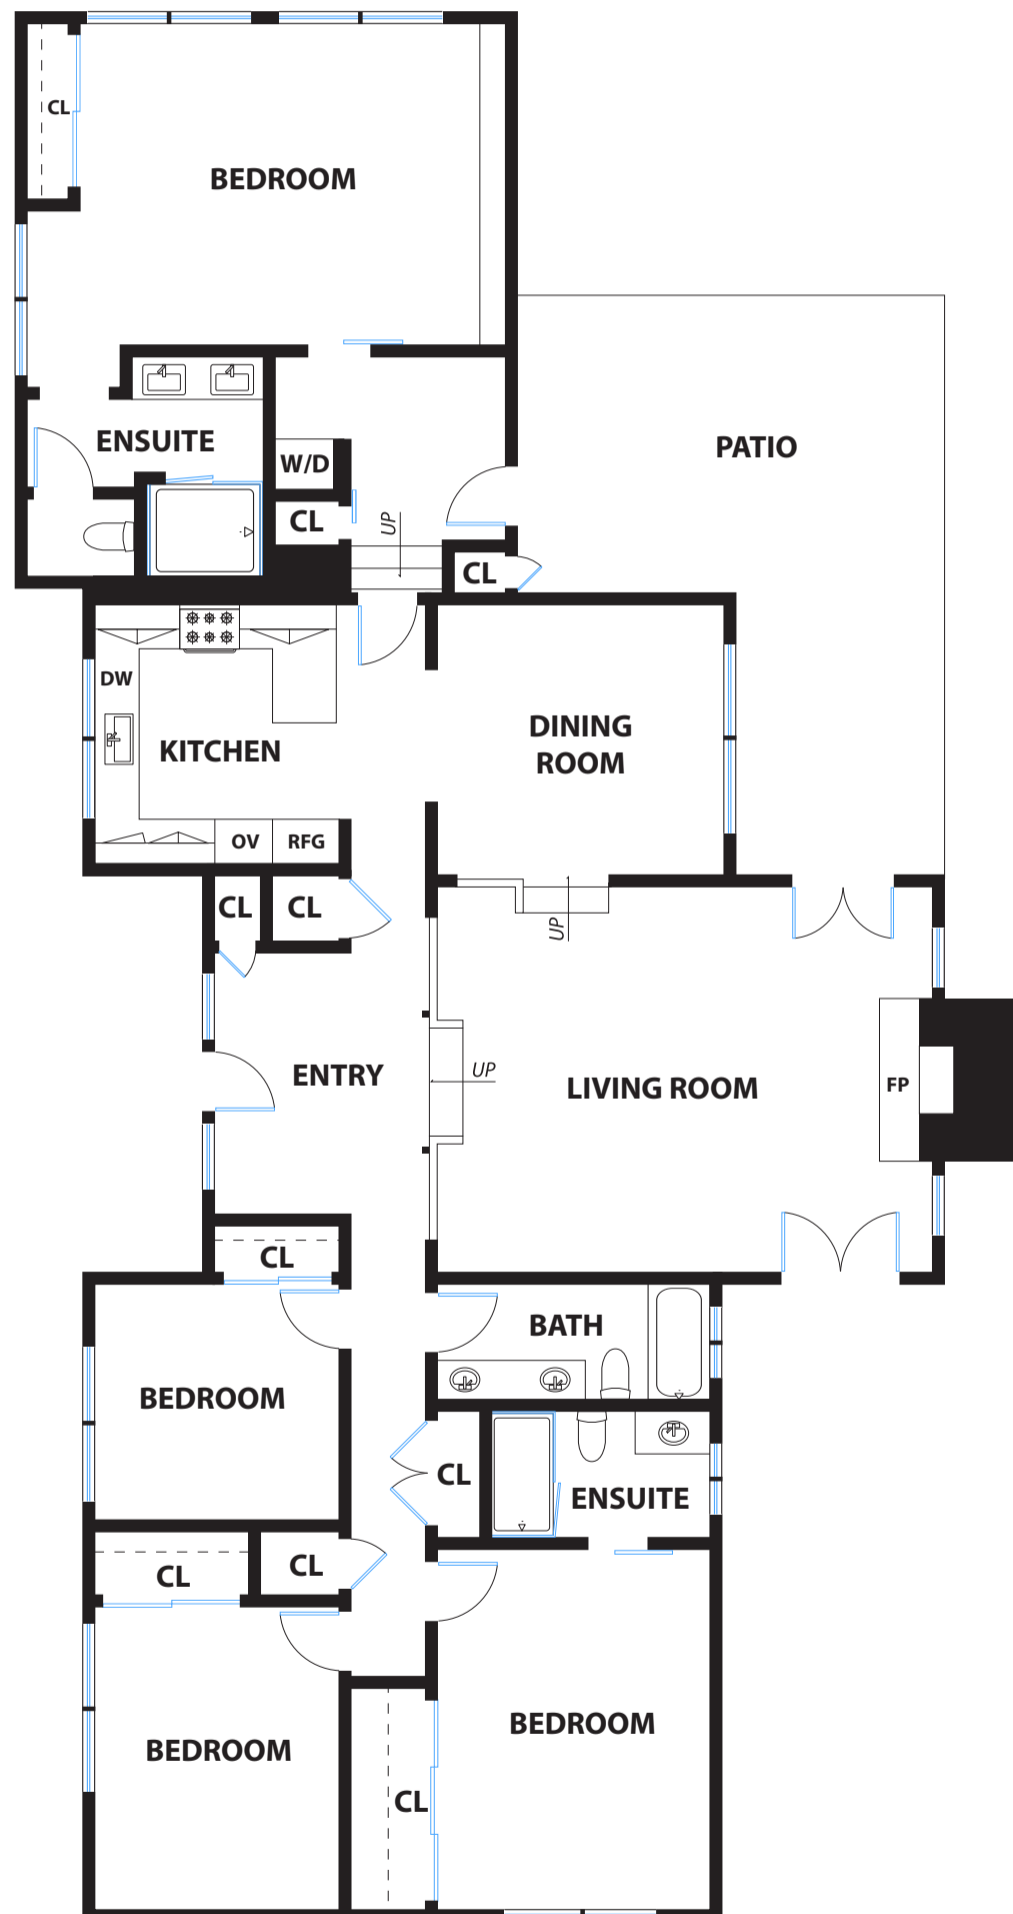

1641 SULPHUR SPRINGS AVENUE

ST. HELENA

DISCLAIMER: RENDERING BY OPEN HOMES PHOTOGRAPHY. ALL MEASUREMENTS ARE APPROXIMATE AND MAY NOT BE EXACT.
DO NOT RELY ON THE ACCURACY OF THIS FLOOR PLAN WHEN DETERMINING THE PRICE OF A PROPERTY OR MAKING DECISIONS
REGARDING BUYING OR SELLING OF PROPERTIES WITHOUT INDEPENDENT VERIFICATION.